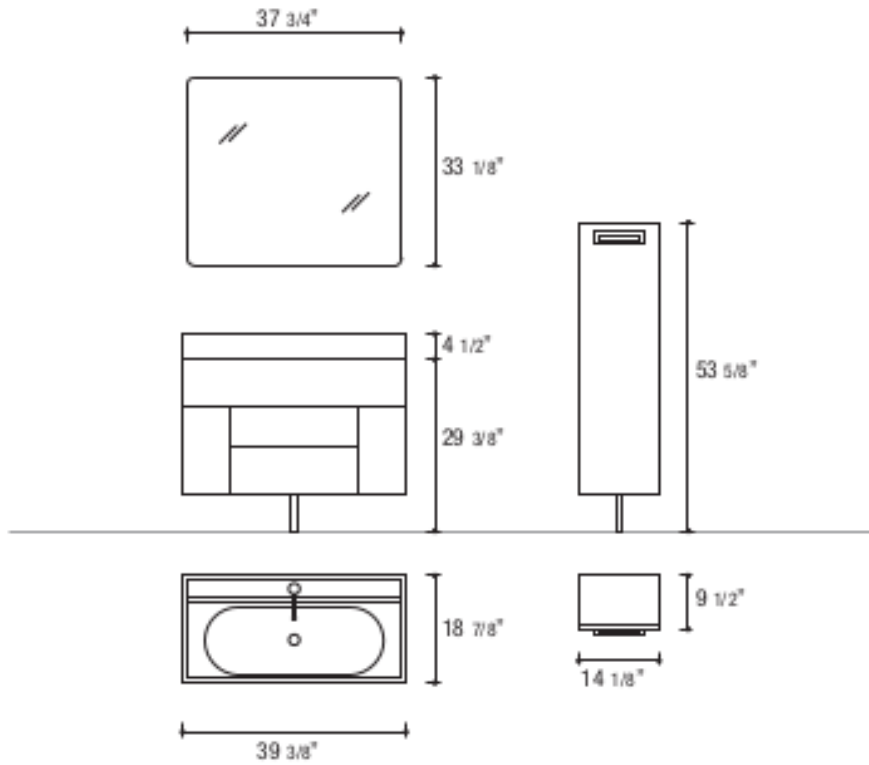

7074

Open 100 Wood Veneer Linen Tower
1 door with chrome handle
4 glass shelves inside
14 1/8" x 9 1/2" x 53 5/8"

Bath/Vanities

7074

Open 100 Wood Veneer Linen Tower

STANDARDS

- Compliant with ASME A112.18.1-B125.1
- Compliant with AB1953
- Compliant with ANSI NSF61 – Annex G
- Certified by CSA International
- Compliant with ANSI A117.1

Finishes

Wenge

7074

X

Features

One (1) Door With Chrome Handle

Four (4) Glass Shelves Inside

Hardware Included