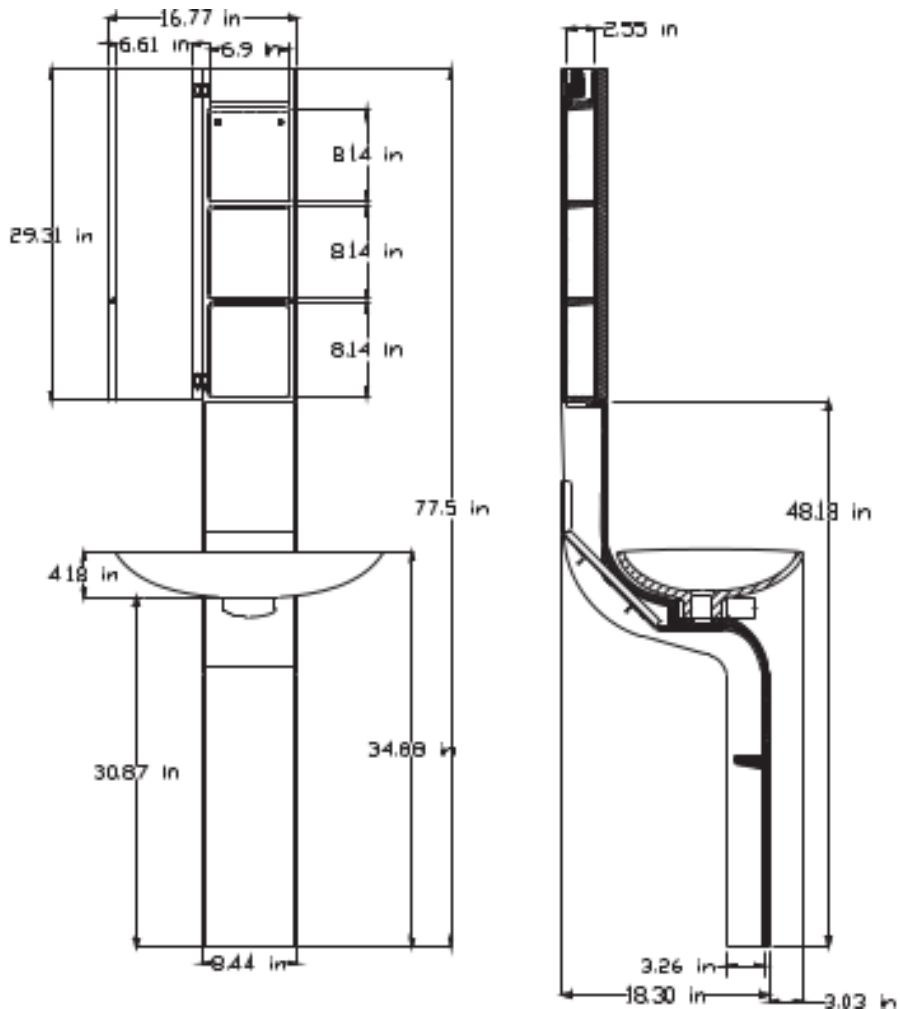

LF-01

La Fontana full column bath console with white ceramic sink, faucet, and mirrored medicine cabinet. Features black or white durable construction covered with a polymer lacquer.

Faucet & Push-Down Drain Included.

18 ½" x 9" x 77 ½"

Bath/Vanities

LF-01

La Fontana Full Column

Bath Console

STANDARDS

- Compliant with ASME A112.18.1-B125.1
- Compliant with AB1953
- Compliant with ANSI NSF61 – Annex G
- Certified by CSA International
- Compliant with ANSI A117.1