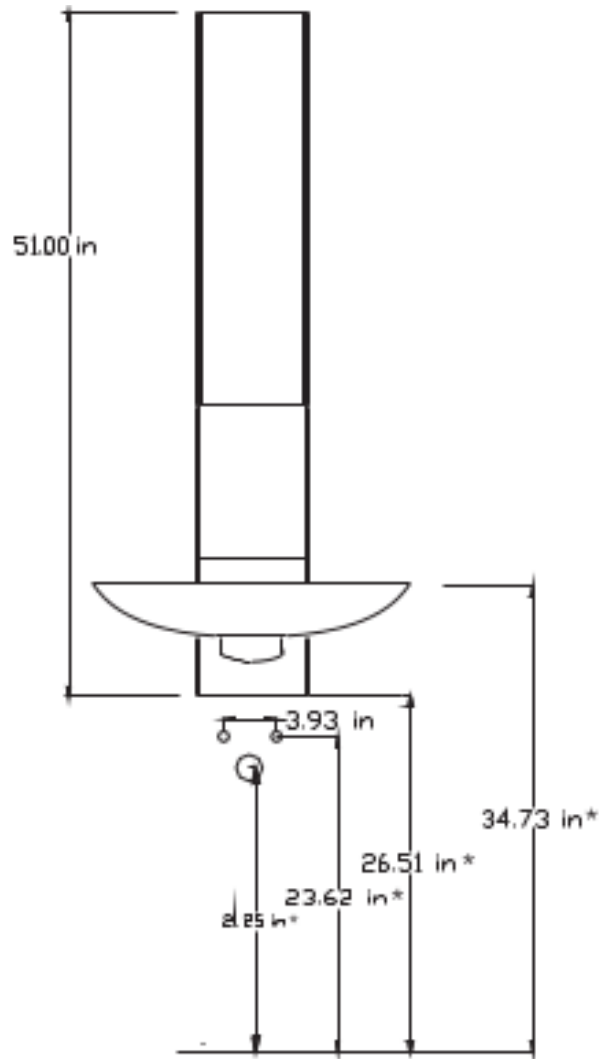

# LF-03

La Fontana half column bath console with white ceramic sink, faucet, and mirrored medicine cabinet. Features black or white durable construction covered with a polymer lacquer.

Faucet & Push-Down Drain Included.

18 ½" x 9" x 51"